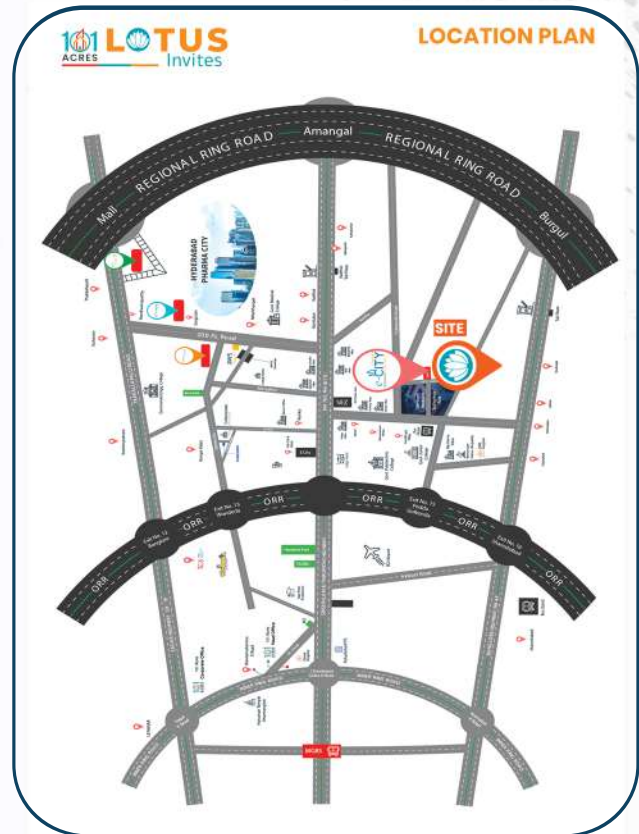

APPROVED LAYOUT

LOCATION PLAN

PROJECT HIGHLIGHTS

- 40 & 33 Ft BT Roads
- Avenue Plantation
- Underground Electricity
- Underground Drainage
- Children Play Area
- Water Harvesting Pits
- Club House
- Entrance Arch
- Street Lights
- Over Head Water Tank
- 24hr Security
- 100% Vaastu

LOCATION HIGHLIGHTS

- Beside Electronics Hardware Park.
- ESEZ Maheswaram.
- Adjacent to SAMSUNG Electronics.
- WIPRO Electric Appliances.
- MALABAR Gold Mfg. Unit.
- PR Defiance Equipment's.
- Astra Rafael Comm. Systems.
- Nele-Le e-Cycle Pvt. Ltd.
- Cygni Energy Pvt. Ltd.
- Fourth City Cluster
- Very Close to Thukkuguda Exit. No:14
- Very Close to HCL & Videocon.
- Very Close to Ramanuja Statue.
- Very Close to TATA Aerospace Hub,
- Very Close to TCS & Wonderla.
- Very Close to Shamshabad RGI Airport.
- Very Close to Hyderabad Pharma City.
- Very Close to IMARAT (RCI), DRDO.
- Very Close to Agakhan Academy.
- Very Close to Bangalore Highway