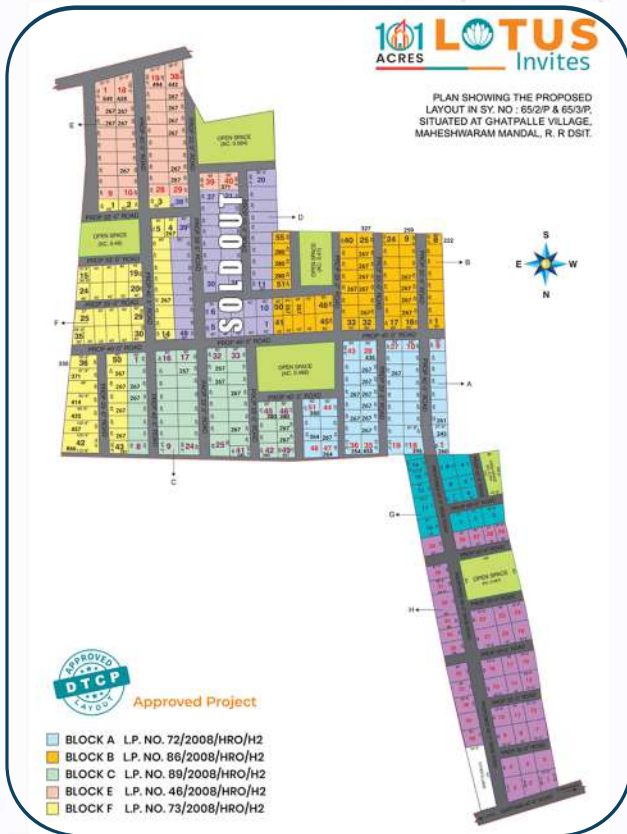

APPROVED LAYOUT

LOCATION PLAN

PROJECT HIGHLIGHTS

- 40 & 33 Ft BT Roads
- Avenue Plantation
- Underground Electricity
- Underground Drainage
- Children Play Area
- Water Harvesting Pits
- Club House
- Entrance Arch
- Street Lights
- Over Head Water Tank
- 24hr Security
- 100% Vaastu

LOCATION HIGHLIGHTS

- Beside Electronics Hardware Park.
- ESEZ Maheswaram.
- Adjacent to SAMSUNG Electronics.
- WIPRO Electric Appliances.
- MALABAR Gold Mfg. Unit.
- PR Defiance Equipment's.
- Astra Rafael Comm. Systems.
- Nele-Le e-Cycle Pvt. Ltd.
- Cygni Energy Pvt. Ltd.
- Fourth City Cluster
- Very Close to Thukkuguda Exit. No:14
- Very Close to HCL & Videocon.
- Very Close to Ramanuja Statue.
- Very Close to TATA Aerospace Hub,
- Very Close to TCS & Wonderla.
- Very Close to Shamshabad RGI Airport.
- Very Close to Hyderabad Pharma City.
- Very Close to IMARAT (RCI), DRDO.
- Very Close to Agakhan Academy.
- Very Close to Bangalore Highway